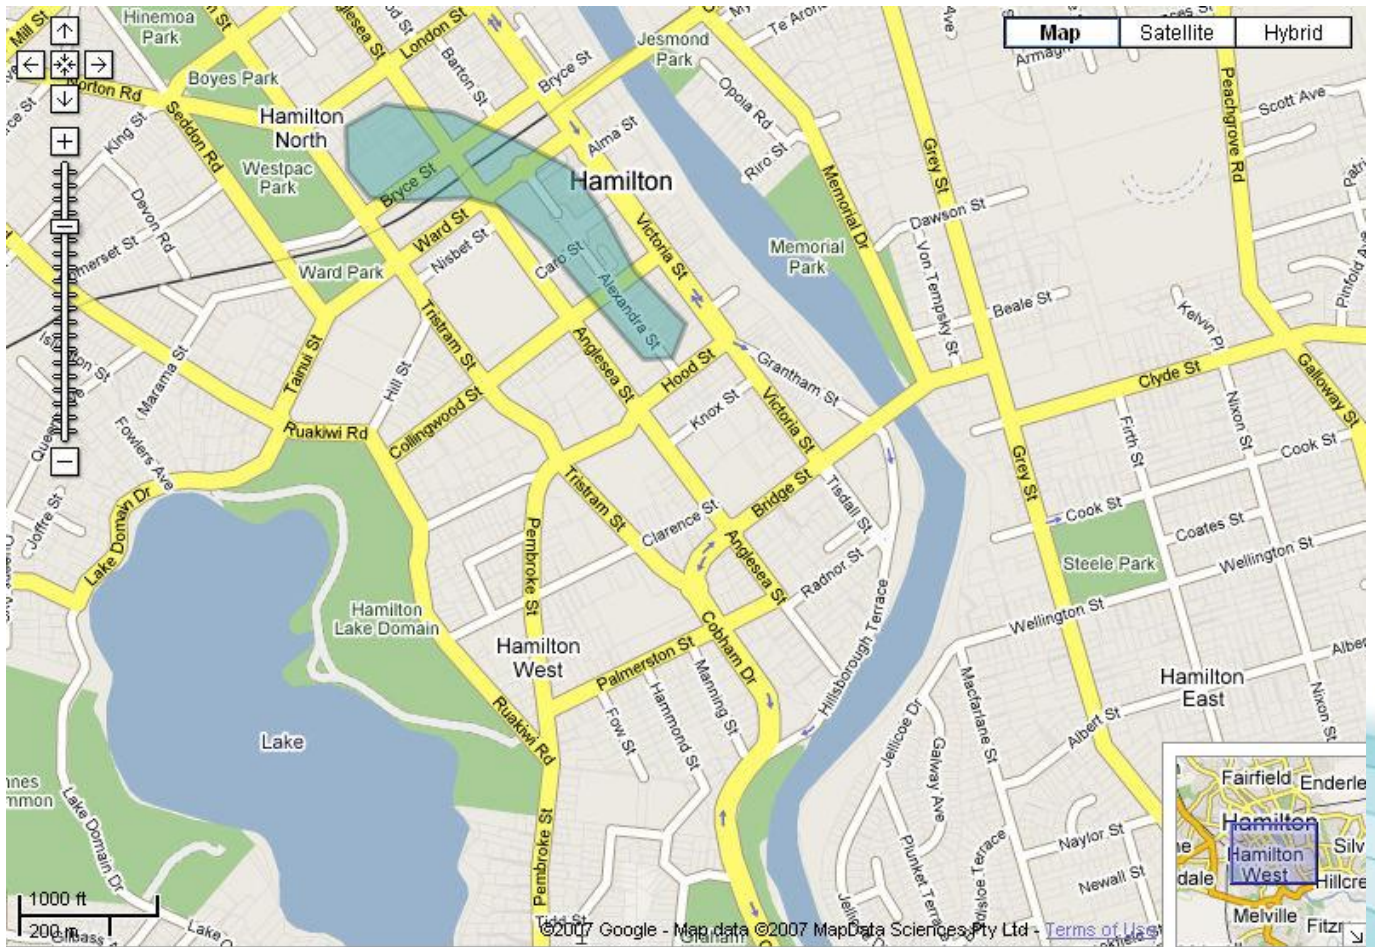

KORDIA METRO WI-FI Indicative Coverage Map

HAMILTON