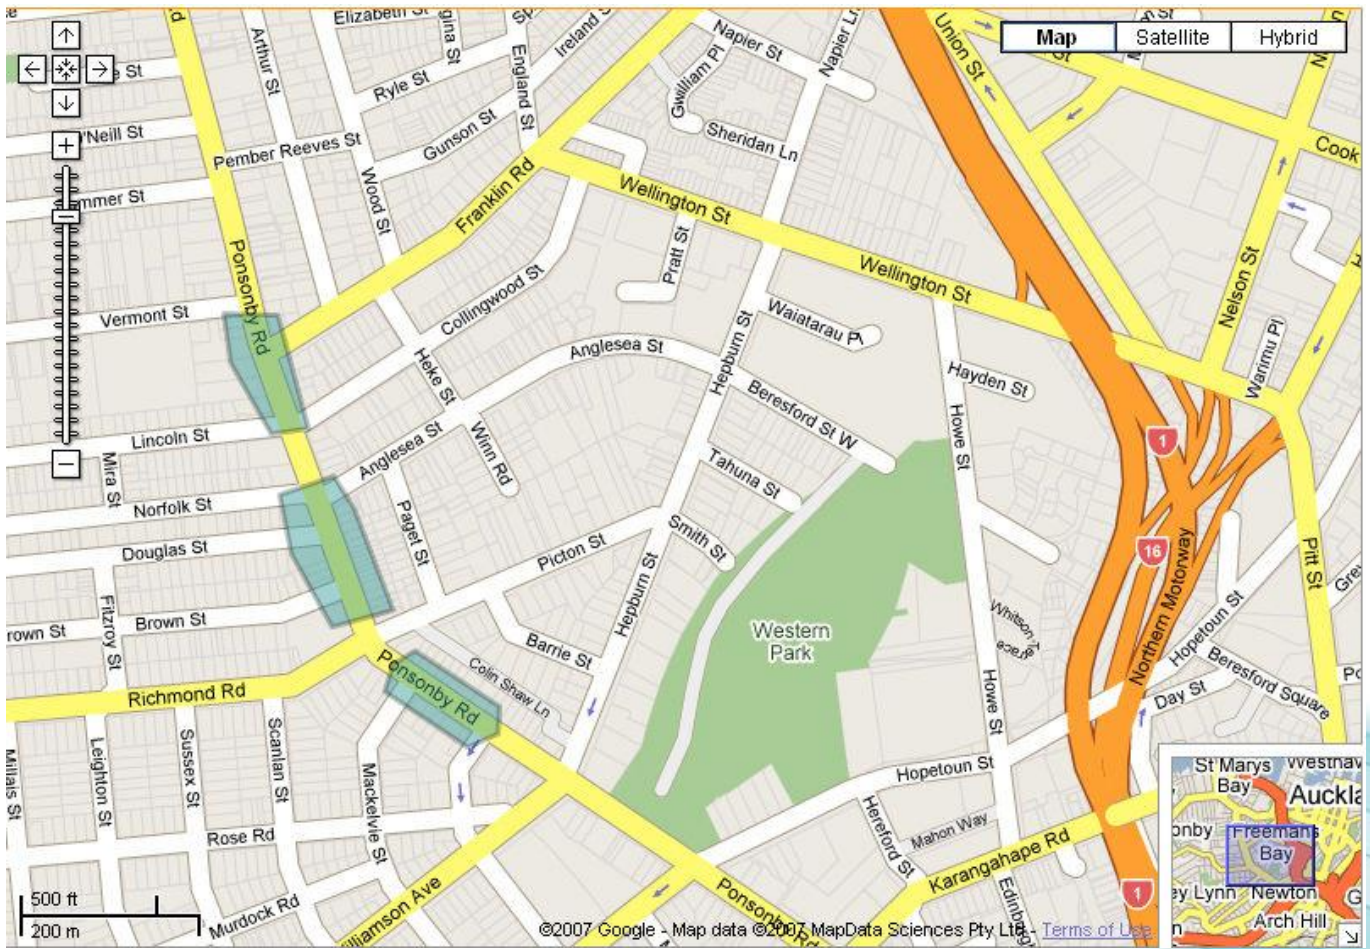

KORDIA METRO WI-FI Indicative Coverage Map

PONSONBY